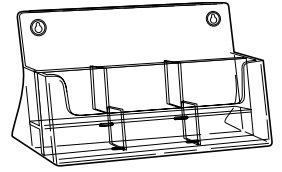

Wall Mounted Leaflet Dispenser

Four Tier
Clear perspex.

For leaflets: 1/3 A4; A5; A4

Panorama Multi-Pocket Leaflet Dispenser

Panoramas are available as standard in white or grey.
They range from 3 pockets to 12 pockets.

For leaflets: 1/3 A4; A5; A4 portrait only

Wall Mounted Multi-Tier

Two Tier
Clear perspex.

For leaflets: 6 x 1/3 A4 Portrait

Wall Mounted Fleximould

For leaflets: 1/3 A4; A5; A4 Portrait

Wall Mounted Slatwall

Single Tier
Triple Tier
Clear perspex.

For leaflets: 1/3 A4; A4

Wall Mounted Slatwall

Single Tier
Clear perspex.

For leaflets: A5 Portrait & Landscape